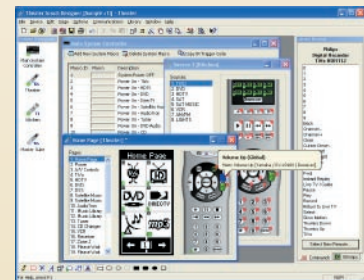

Other RTI Products

- **T1 Universal System Controller**
- **T2+ Universal System Controller**
- **T3 Universal System Controller**
- **T4 Universal System Controller**
- **RK3 In Wall Universal Controller**
- **K4 In Wall Universal Controller**
- **IR-PRO Infrared Capture System**

TheaterTouch Designer™ Programming Software