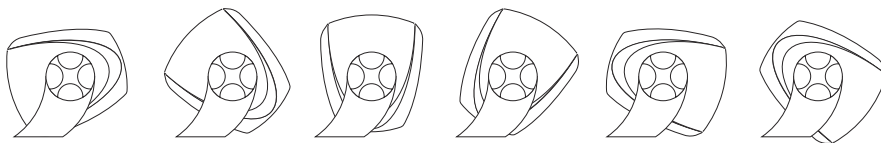

The bracket itself allows the speaker to be rotated by more than 220 degrees, for the ultimate in placement flexibility.

The speaker cabinet and grille can also be painted to perfectly blend in with their surroundings.